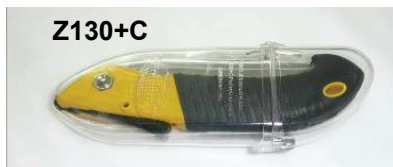

BARNEL® USA

Saws, Sickles & Knives

If you need to **Lop, Clip, Saw or Snip** we have tools to suit your needs.

Tri-Edged Saws

- Precision ground Tri-Edged Teeth, the fastest and smoothest cutting saws available. Cuts on the pull stroke
- SK4 Japanese high carbon Samurai sword steel
- Laser impulse hardened saw teeth maintain razor-sharp performance
- Hard chrome protective finish
- Strong ABS construction with non-slip TPR positive grip
- Folding saws have Double Locking System for both open and closed positions
- “Raker” slot design cleans as it cuts and helps cool the cut on hard, dead or processed wood.
- Straight blades are taper ground for faster cuts.

Harvest Sickles / Knives

- Heavy gauge Stainless Steel or High Carbon Steel
- Polypropylene handle construction that may be sterilized (BLK727P)
- Easy In-field ID handle design
- Serrated and non-serrated blade construction
- Polypropylene handle is flared for sure grip (BLK727P)
- TPR rubberized grip (BLK751)

Z130+C

Z210

Z203

Z270

Z14 / Z1314S

TECHNICAL INFORMATION

Model	TETD	TPR	IH	SK4	CR	FB	SS	SERR	Blade	Tooth Pitch	Length	Weight	Description
Z130+C			x	x	x	x			130mm	3mm	19cm	230g	Pocket Saw, Straight Blade + Case
Z210		x	x	x	x	x			150mm	4mm	34cm	170g	Tri-Edged, Tiger Tooth, Straight Blade
Z270		x	x	x	x	x			270mm	4mm	58cm	375g	Tri-Edged, Tiger Tooth, Curved Blade
Z13		x	x	x	x				320mm	4mm	50cm	275g	Tri-Edged, Tiger Tooth, Curved Blade
Z14		x	x	x	x				355mm	4mm	52cm	290g	Tri-Edged, Tiger Tooth, Curved Raker Blade
Z1314S									N/A	N/A	51cm	220g	Plastic Sheath, ABS W/Roller for Z14/Z13
Z203	x	x	x	x	x				240mm	4mm	47cm	320g	Tri-Edged, Straight Blade
BLK727P							x	x	160mm	N/A	34cm	100g	Landscape Harvest Knife, Polypropylene Handle
BLK751							x		75mm	N/A	19cm	70g	Knife All Purpose
BLK737							X		205mm	N/A	61cm	289g	Long Handle Tropical Sickle