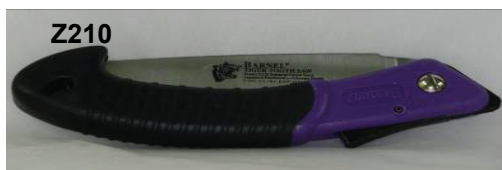

BARNEL® USA

Saws, Sickles & Knives

If you need to **Lop, Clip, Saw or Snip** we have tools to suit your needs.

Tri-Edged Saws

- Precision ground Tri-Edged Teeth, the fastest and smoothest cutting saws available. Cuts on the pull stroke
- SK4 Japanese high carbon Samurai sword steel
- Laser impulse hardened saw teeth maintain razor-sharp performance
- Hard chrome protective finish
- Strong ABS construction with non-slip TPR positive grip
- Folding saws have Double Locking System for both open and closed positions
- “Raker” slot design cleans as it cuts and helps cool the cut on hard, dead or processed wood.
- Straight blades are taper ground for faster cuts.

Harvest Sickles / Knives

- Heavy gauge Stainless Steel or High Carbon Steel
- Polypropylene handle construction that may be sterilized (BLK727P)
- Easy In-field ID handle design
- Serrated and non-serrated blade construction
- Polypropylene handle is flared for sure grip (BLK727P)
- TPR rubberized grip (BLK751)

Z130+C

Z210

Z203

Z270

Z14 / Z1314S

TECHNICAL INFORMATION

Model	TETD	TPR	IH	SK4	CR	FB	SS	SERR	Blade	Tooth Pitch	Length	Weight	Description
Z130+C			x	x	x	x			130mm	3mm	19cm	230g	Pocket Saw, Straight Blade + Case
Z210		x	x	x	x	x			150mm	4mm	34cm	170g	Tri-Edged, Tiger Tooth, Straight Blade
Z270		x	x	x	x	x			270mm	4mm	58cm	375g	Tri-Edged, Tiger Tooth, Curved Blade
Z13		x	x	x	x				320mm	4mm	50cm	275g	Tri-Edged, Tiger Tooth, Curved Blade
Z14		x	x	x	x				355mm	4mm	52cm	290g	Tri-Edged, Tiger Tooth, Curved Raker Blade
Z1314S									N/A	N/A	51cm	220g	Plastic Sheath, ABS W/Roller for Z14/Z13
Z203	x	x	x	x	x				240mm	4mm	47cm	320g	Tri-Edged, Straight Blade
BLK727P							x	x	160mm	N/A	34cm	100g	Landscape Harvest Knife, Polypropylene Handle
BLK751							x		75mm	N/A	19cm	70g	Knife All Purpose
BLK737							X		205mm	N/A	61cm	289g	Long Handle Tropical Sickle